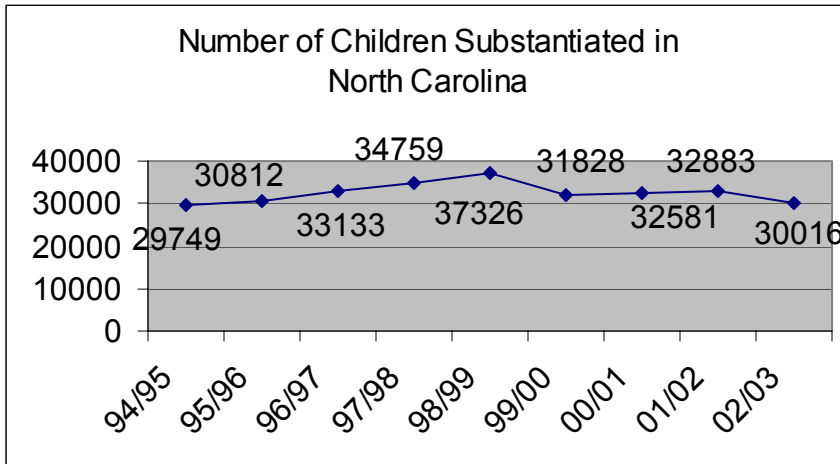

Child Abuse Statistics 2002-2003

Please call George Bryan at 336-748-9028 for more detailed statistics.

Zoom in to view first graph.

Race of Children Substantiated Forsyth Co. 2002/2003

Age of Children Abused or Neglected Forsyth Co. 2002/2003 Substantiated