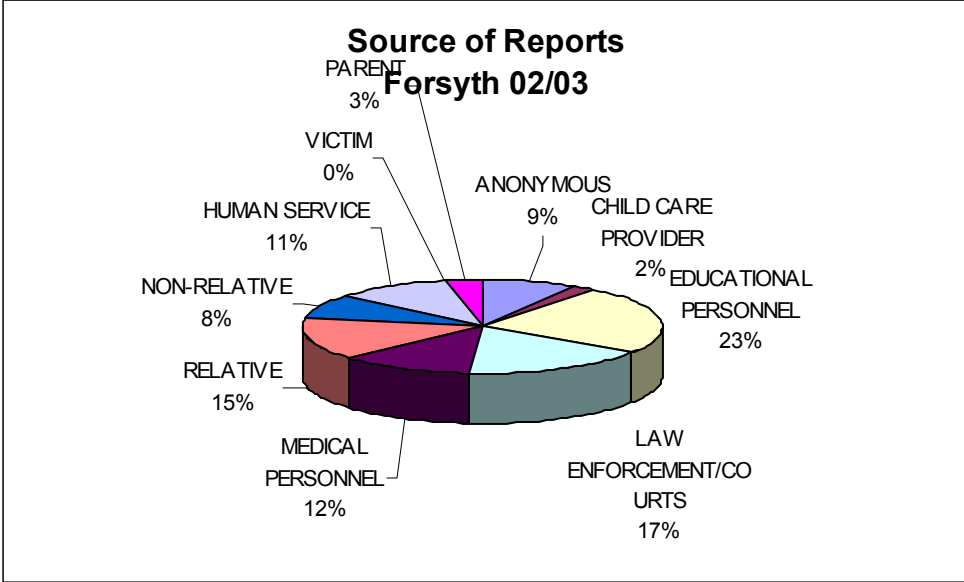

Child Abuse Statistics 2002-2003

Please call George Bryan at 336-748-9028 for more detailed statistics.

Zoom in to view first graph.

Race of Children Substantiated Forsyth Co. 2002/2003

Age of Children Abused or Neglected Forsyth Co. 2002/2003 Substantiated