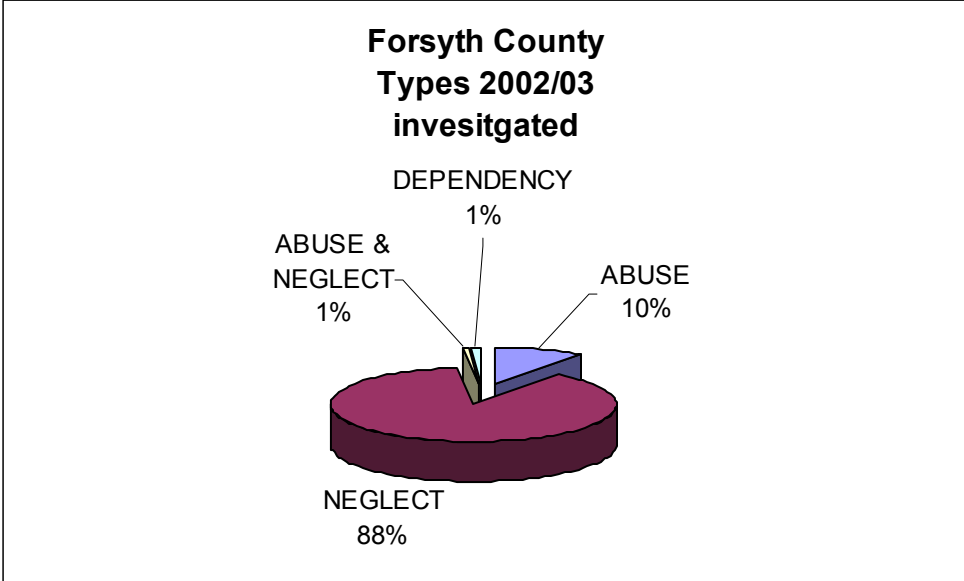

Child Abuse Statistics 2002-2003

Please call George Bryan at 336-748-9028 for more detailed statistics.

Zoom in to view first graph.

Race of Children Substantiated Forsyth Co. 2002/2003

Age of Children Abused or Neglected Forsyth Co. 2002/2003 Substantiated