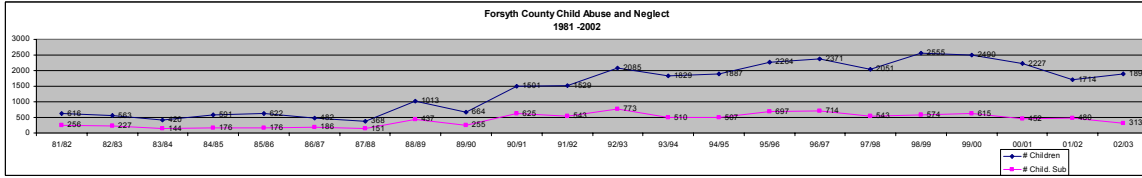

Child Abuse Statistics 2002-2003

Please call George Bryan at 336-748-9028 for more detailed statistics.

Zoom in to view first graph.

Race of Children Substantiated Forsyth Co. 2002/2003

Age of Children Abused or Neglected Forsyth Co. 2002/2003 Substantiated