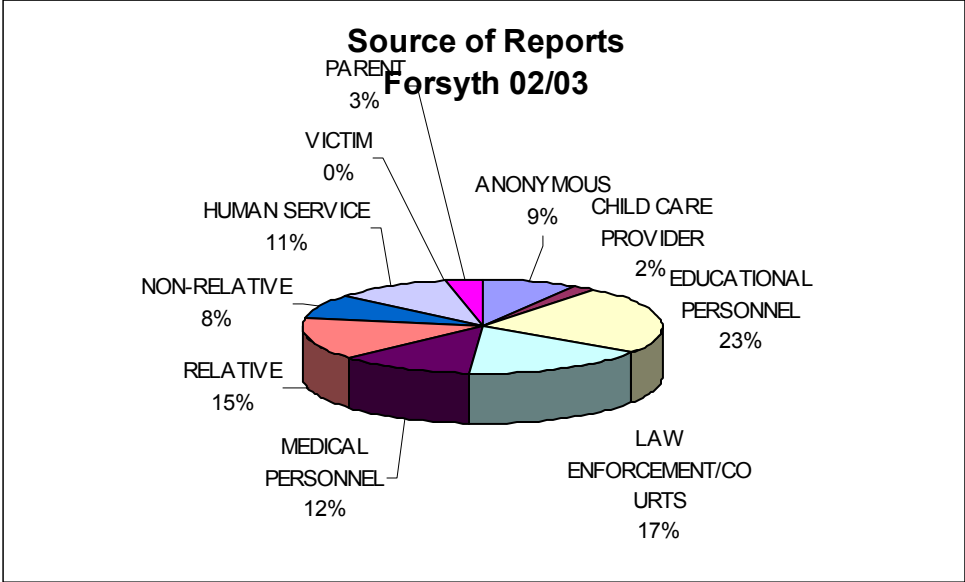

Child Abuse Statistics 2002-2003

Please call George Bryan at 336-748-9028 for more detailed statistics.

Zoom in to view first graph.

Race of Children Substantiated Forsyth Co. 2002/2003

Age of Children Abused or Neglected Forsyth Co. 2002/2003 Substantiated