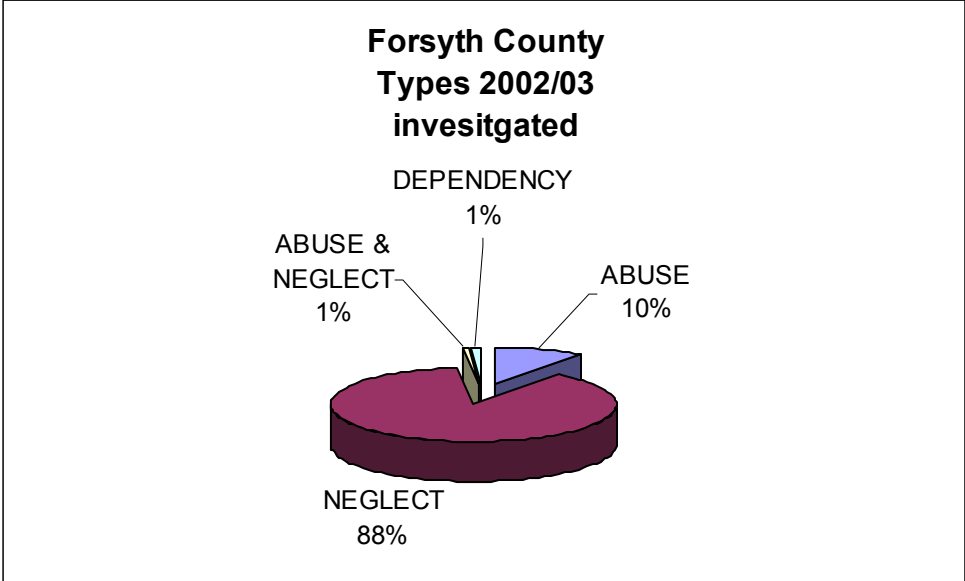

Child Abuse Statistics 2002-2003

Please call George Bryan at 336-748-9028 for more detailed statistics.

Zoom in to view first graph.

Race of Children Substantiated Forsyth Co. 2002/2003

Age of Children Abused or Neglected Forsyth Co. 2002/2003 Substantiated