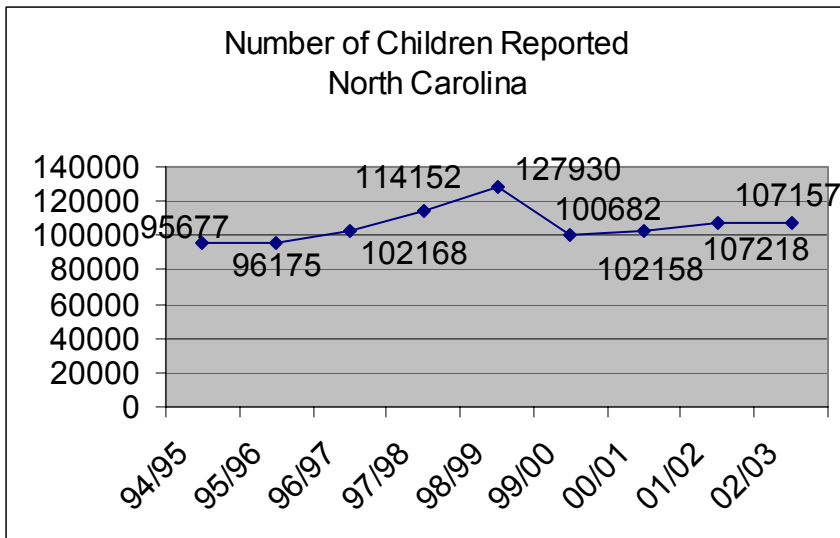

Child Abuse Statistics 2002-2003

Please call George Bryan at 336-748-9028 for more detailed statistics.

Zoom in to view first graph.

Race of Children Substantiated Forsyth Co. 2002/2003

Age of Children Abused or Neglected Forsyth Co. 2002/2003 Substantiated